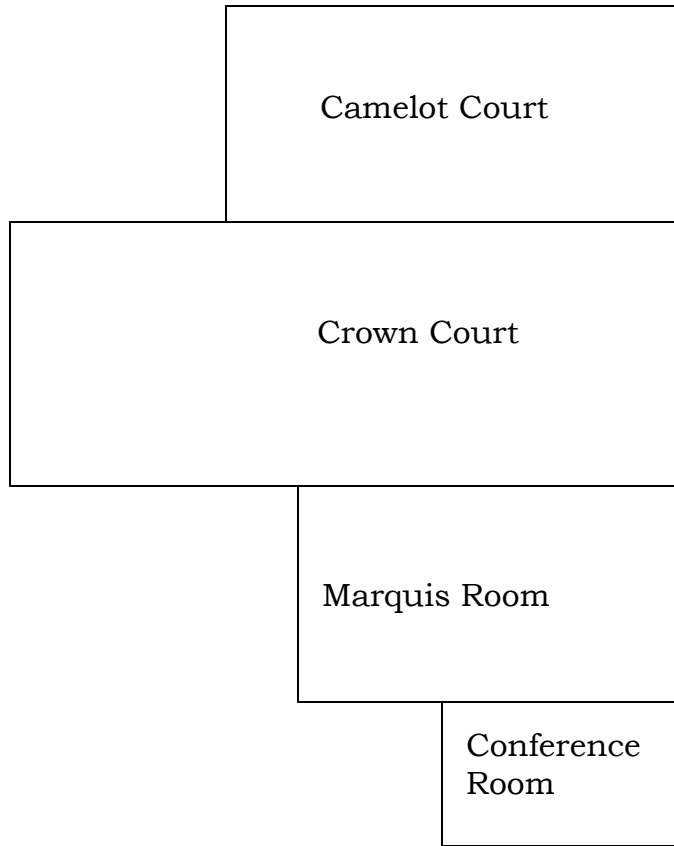

The Executive Court Banquet Facility Meeting Rooms

Dimensions, Capacities and Room Rent

Room	Dimension	Area	Height	Theater	Classroom	Rounds	½ Moon	U-Shape	Hollow
Camelot Court	40' x 60'	2,400	12+	250	100	170	102	50	60
Crown Court	40' x 80'	3,200	12+	350	160	280	168	80	77
Marquis Room	24' x 50'	1,200	8+	120	40	100	60	34	40